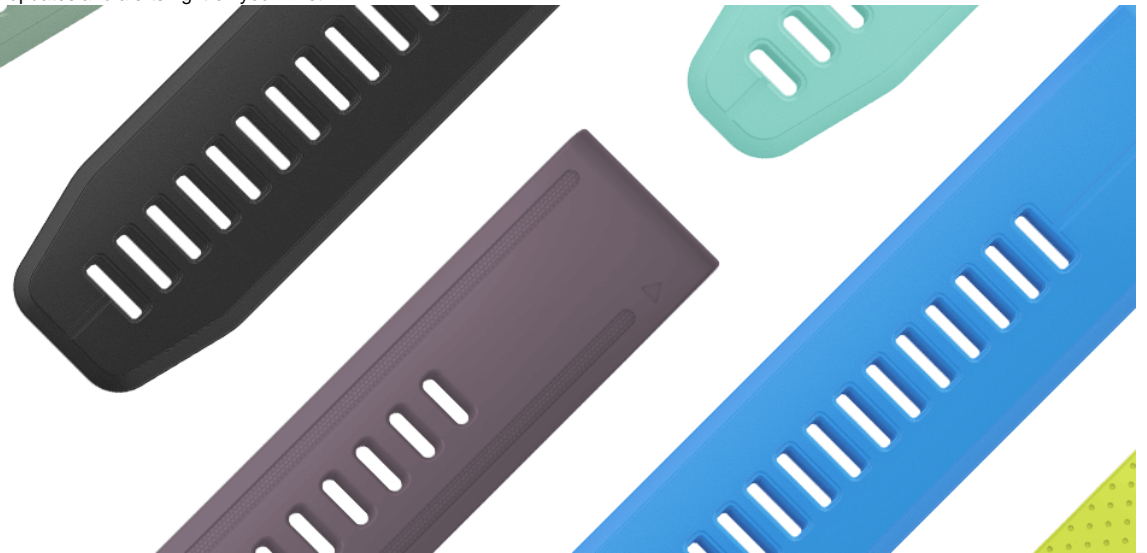

PAIR FOR SATELLITE COMMUNICATION

Pair Instinct with an [inReach device](#) (sold separately; active [satellite subscription](#) required) to view and send messages, get weather alerts on your wrist and trigger an SOS to the GEOS 24/7 emergency response team.

PAIR WITH DOG TRACKING DEVICES

Connect with [Astro®](#) or [Alpha®](#) dog devices to receive dog status updates and alerts right on your wrist.

QuickFit® accessory bands let you match your style with no tools required